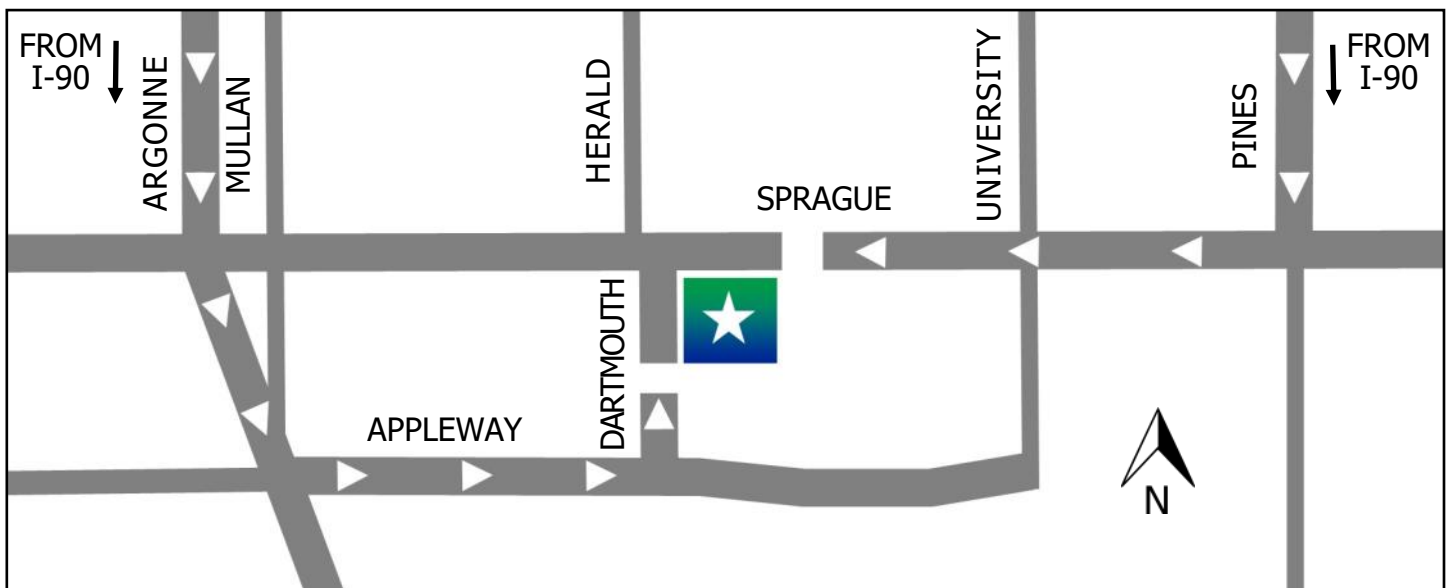

Spokane Valley City Hall  
10210 E. Sprague Avenue  
Spokane Valley, WA 99206  
Phone: 509-720-5000  
FAX: 509-720-5075  
CityHall@spokanevalley.org  
www.Twitter.com/CityofSV

**City Hall is easily accessible from I-90 eastbound:**

- Take Argonne exit 287 and turn right (south) onto Argonne Rd.
- Follow Argonne Rd about a mile to Appleway Blvd and turn left (east).
- Follow Appleway Blvd about a mile to Dartmouth Rd and turn left (north).
- City Hall is one block north, at the northeast corner of Dartmouth Rd and Sprague Ave.

**From I-90 westbound:**

- Take exit 289 and turn left (south) onto Pines Rd.
- Follow Pines Rd about a mile to Sprague Ave and turn right (west).
- Follow Sprague Ave past University Rd about 3/10 mile.
- City Hall is located on the left (south) side of Sprague Ave at Dartmouth.