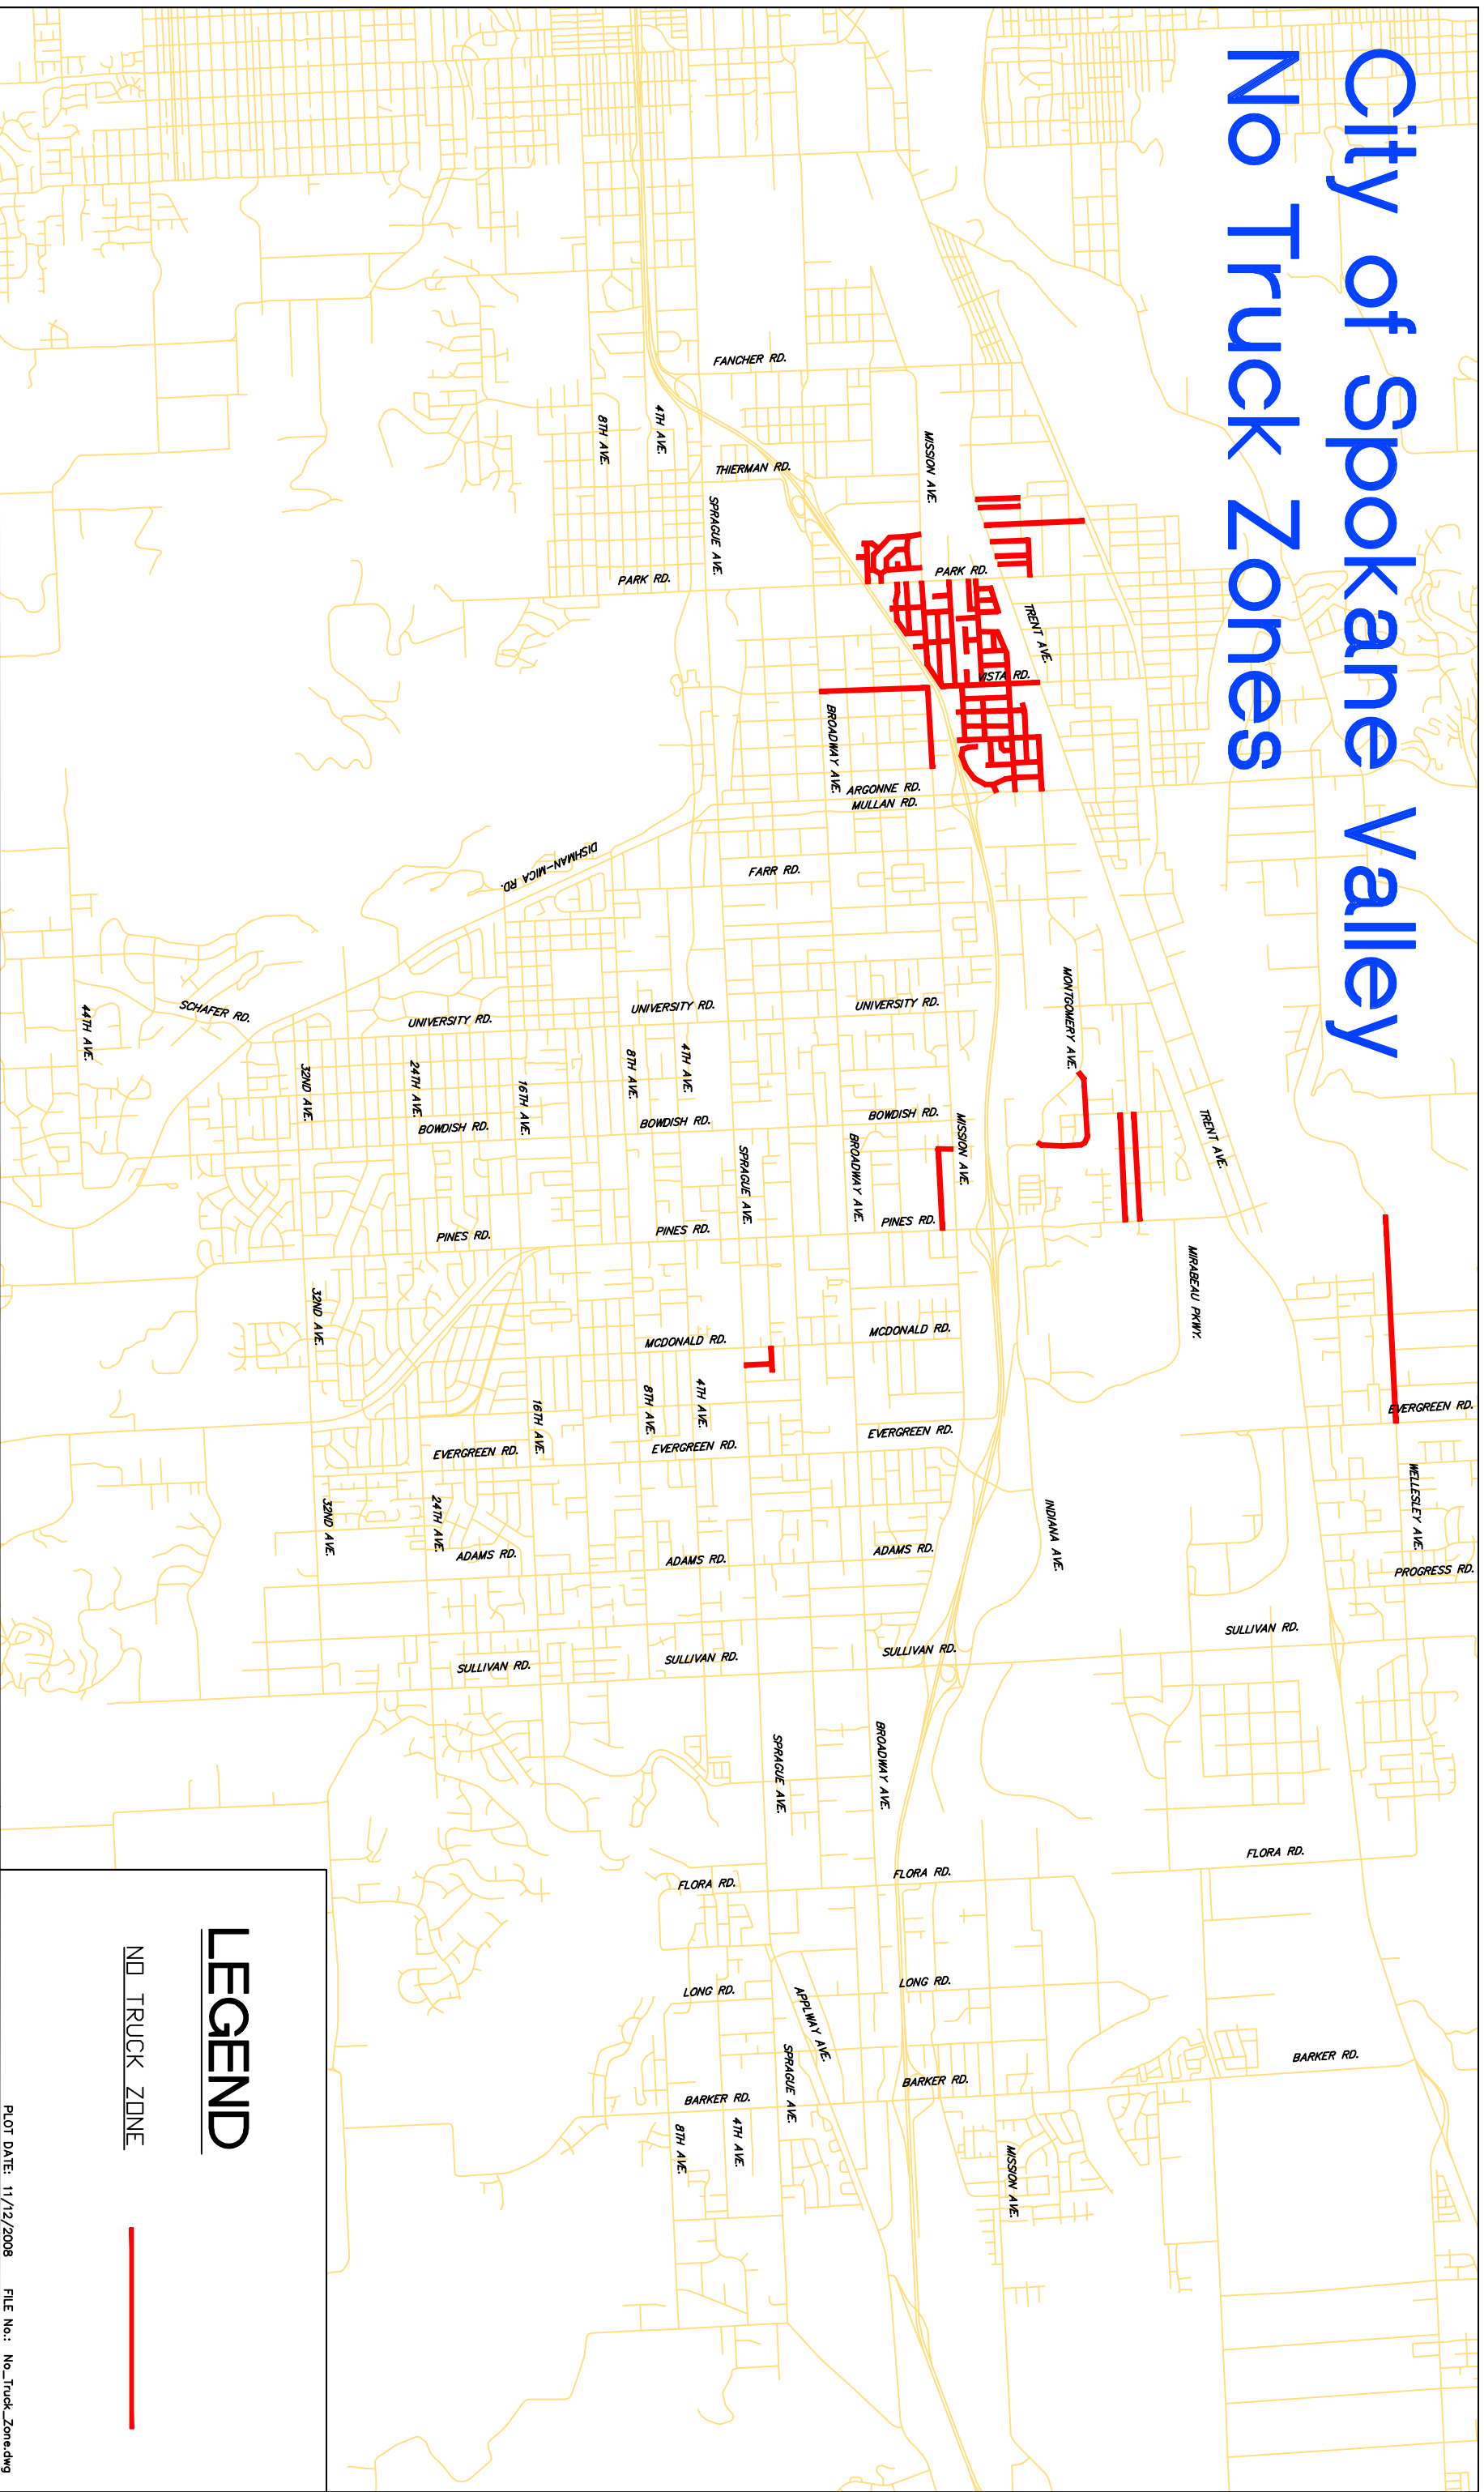

# City of Spokane Valley No Truck Zones

**LEGEND**

NO TRUCK ZONE

PLOT DATE: 11/12/2008 FILE No.: No\_Truck\_Zone.dwg

No.	Date	By	Ctd.	Appr.	Revision

Drawn By: MP Date: 11/12/2008  
 Designed By:   Date: 11/12/2008  
 SCALE  
 HORIZONTAL: 1" = 3,800'  
 VERTICAL: N/A